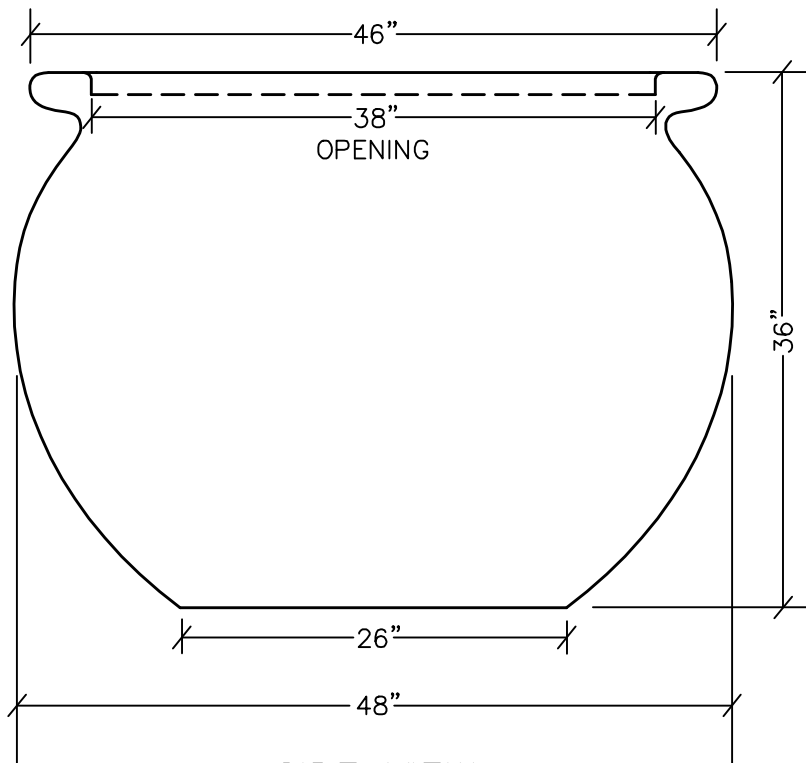

BOMBAY PLANTER
MODEL NUMBER 1B-4836

TOP VIEW

SIDE VIEW