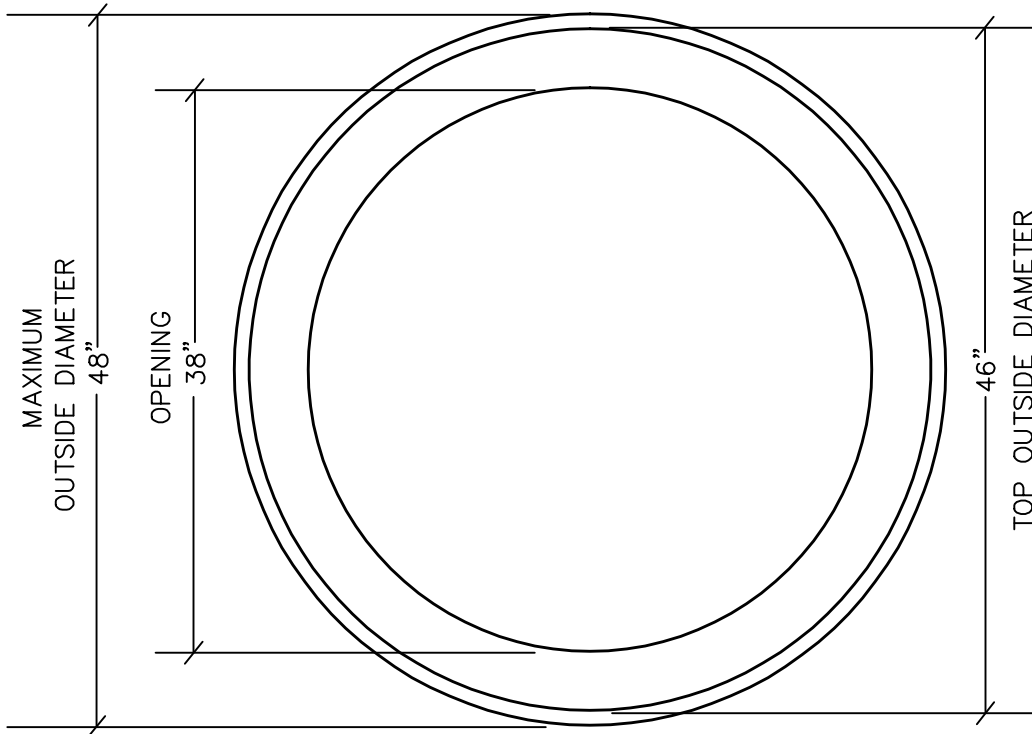

BOMBAY PLANTER
MODEL NUMBER 1B-4836

TOP VIEW

SIDE VIEW